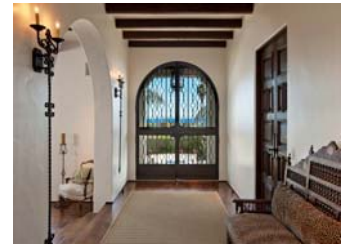

Spanish Colonial Revival Renovation